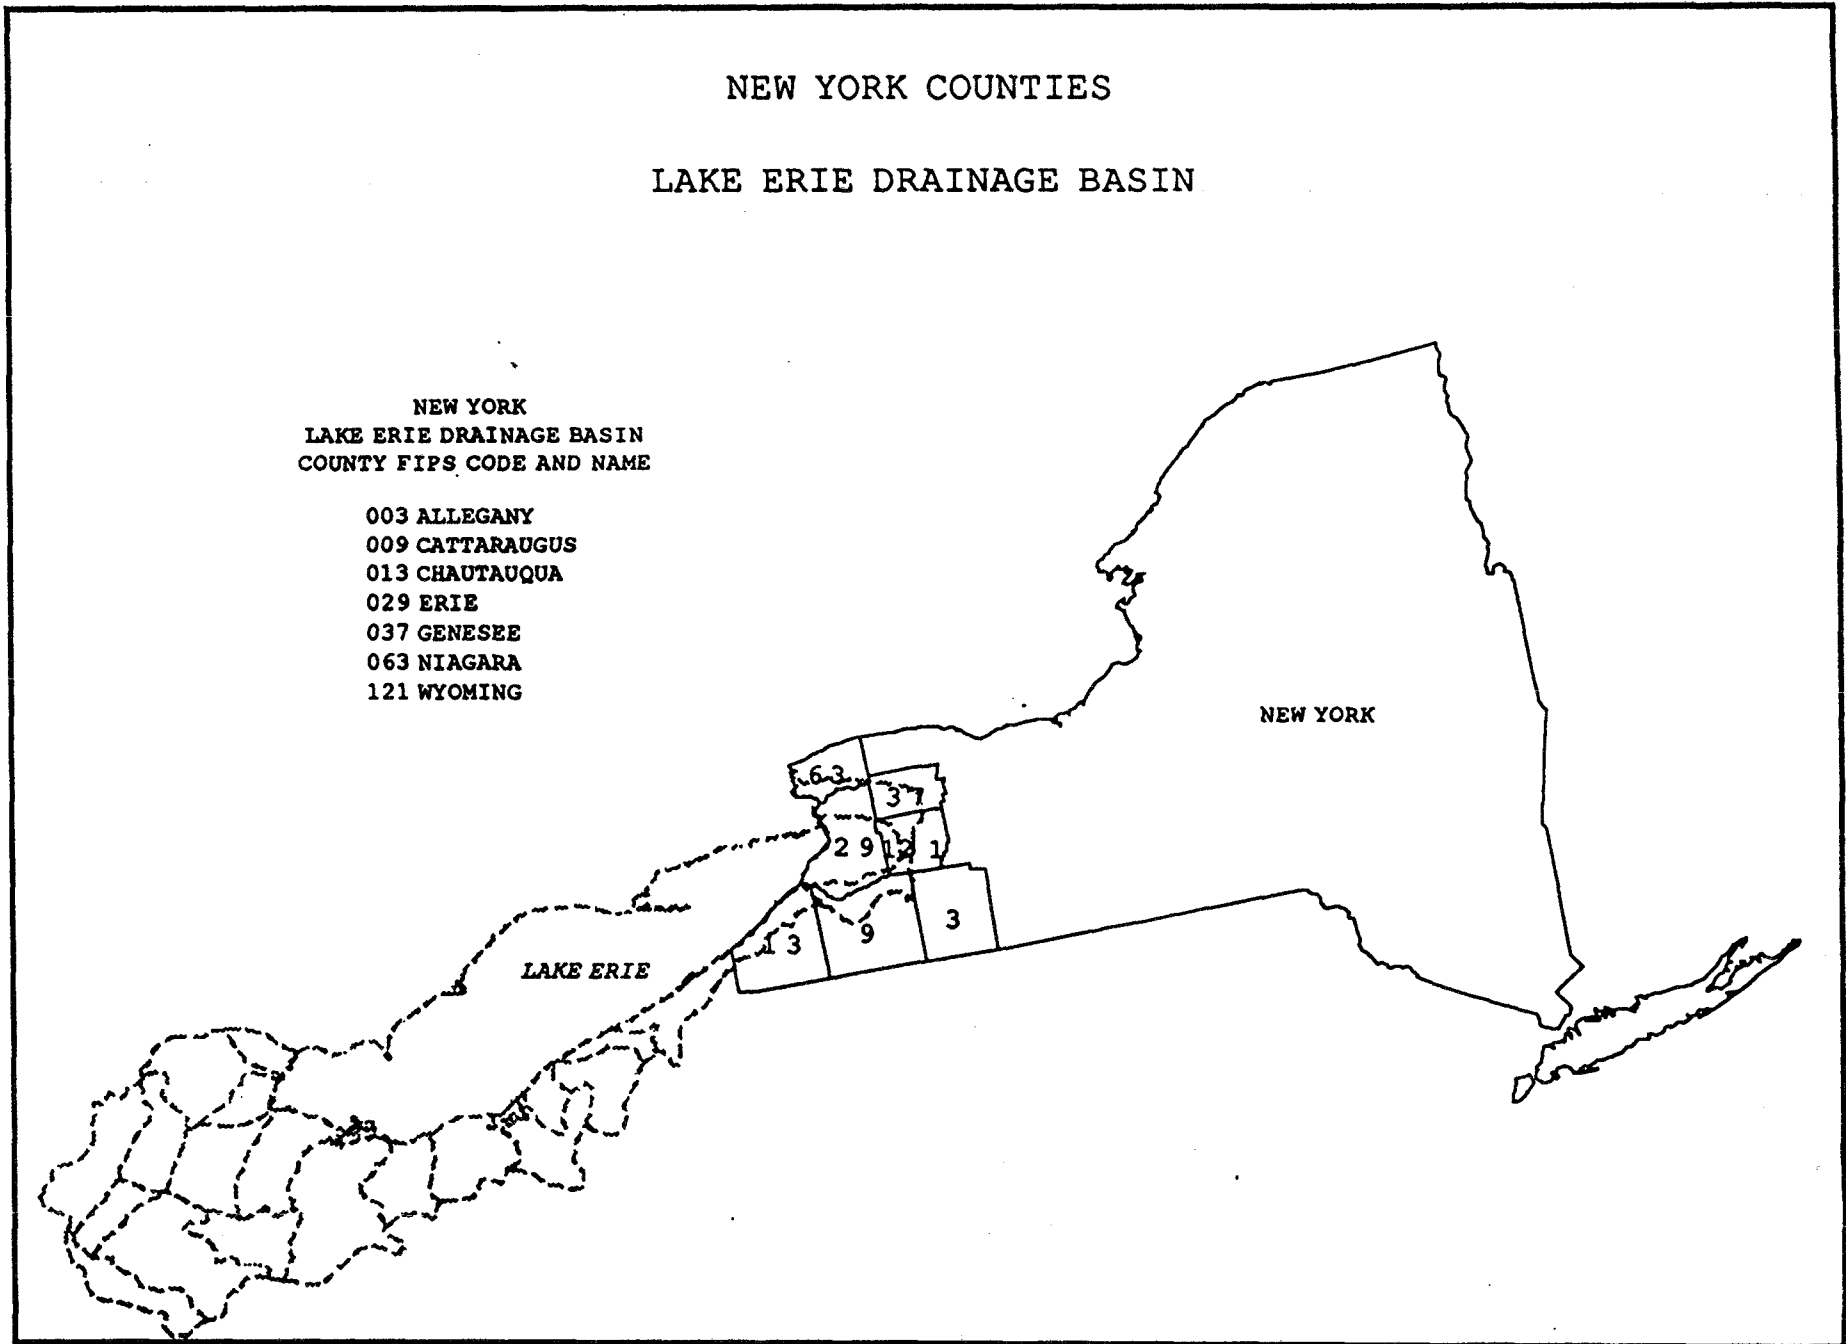

105 POTTER

105

PENNSYLVANIA

NEW YORK COUNTIES

LAKE ERIE DRAINAGE BASIN

NEW YORK
LAKE ERIE DRAINAGE BASIN
COUNTY FIPS CODE AND NAME

- 003 ALLEGANY
- 009 CATTARAUGUS
- 013 CHAUTAUQUA
- 029 ERIE
- 037 GENESEE
- 063 NIAGARA
- 121 WYOMING