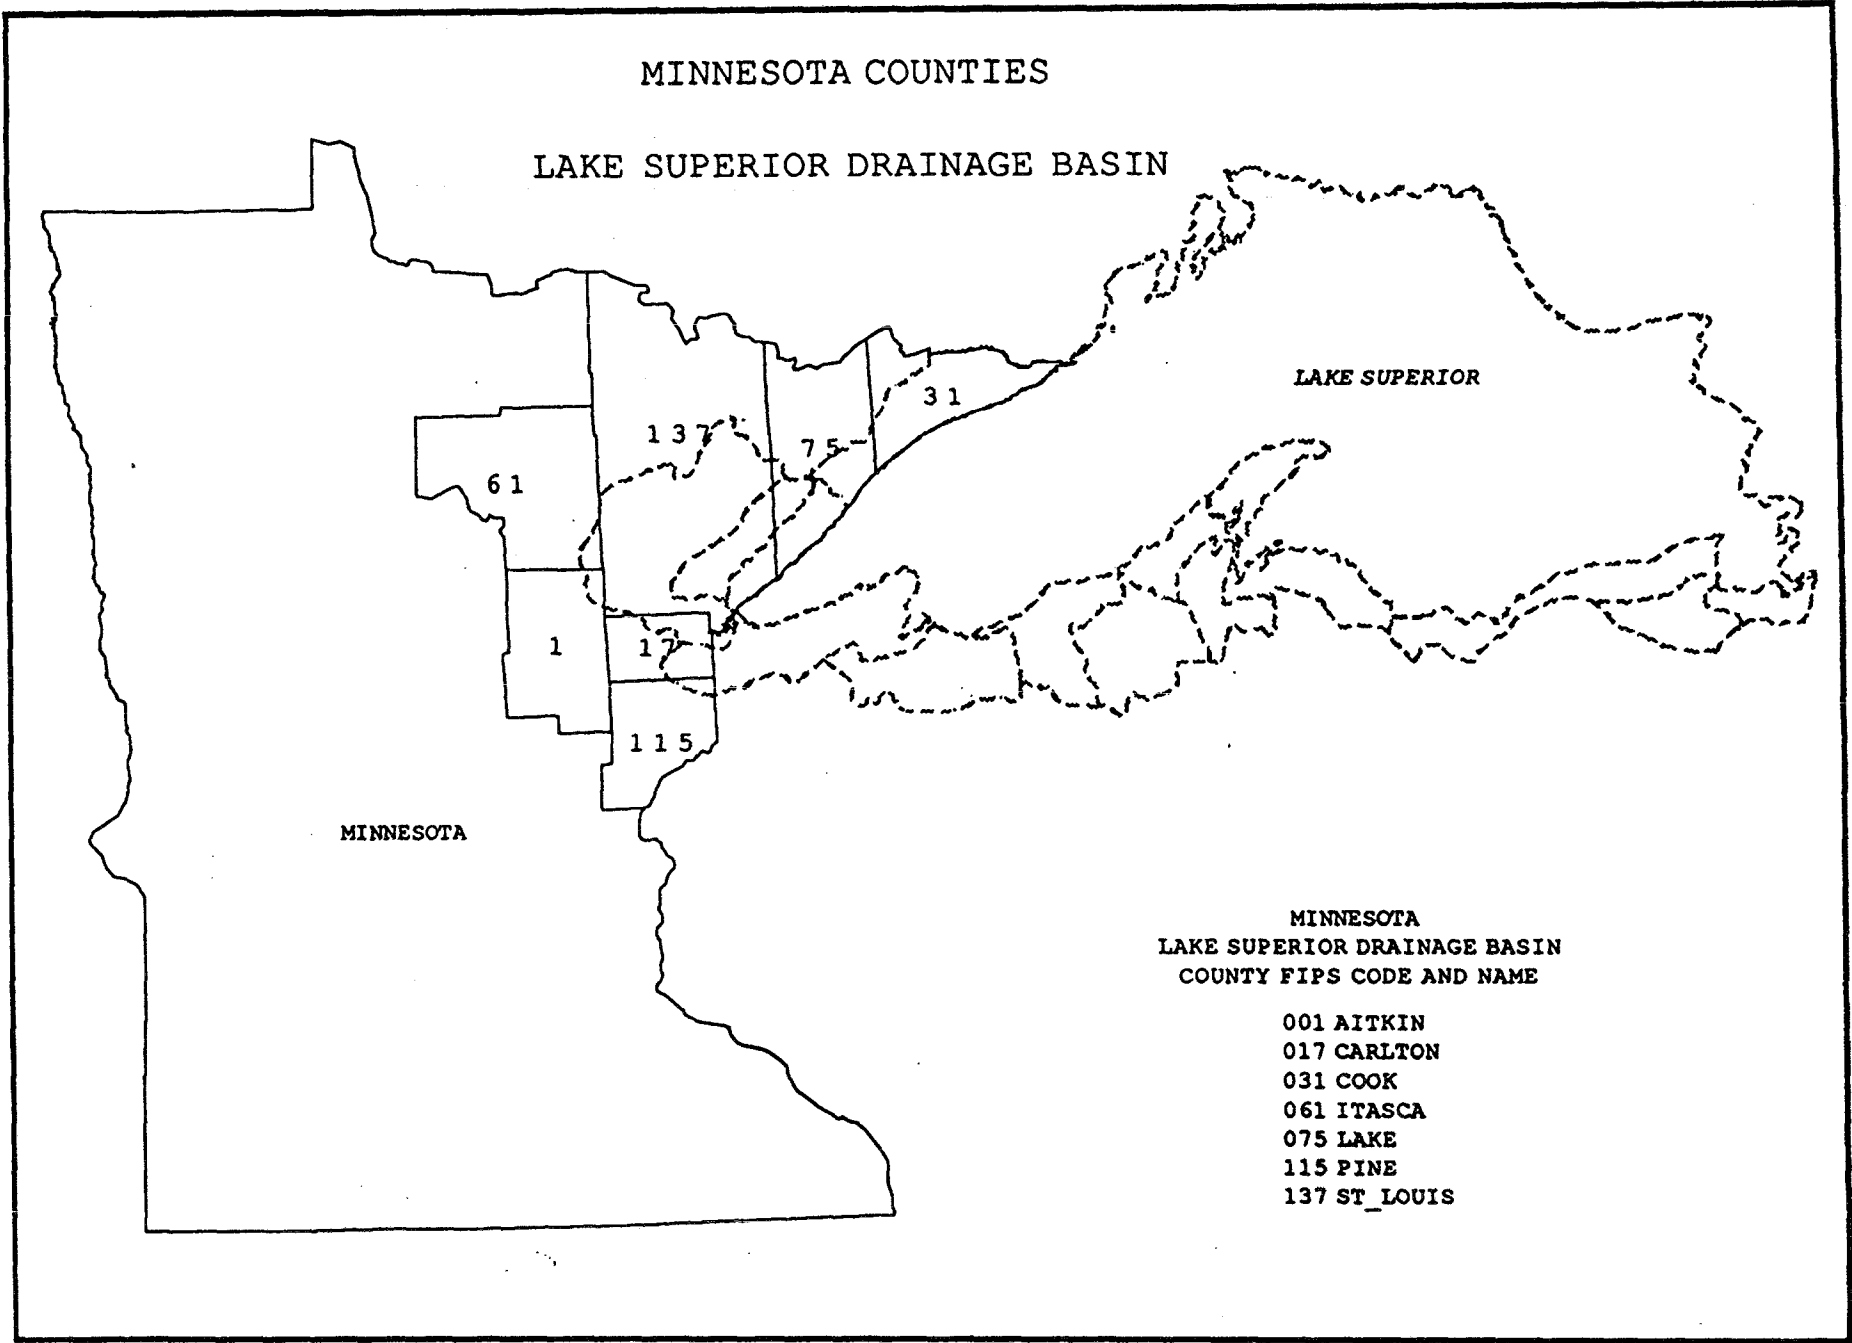

U.S. GREAT LAKES

DRAINAGE BASIN COUNTIES

U.S. ENVIRONMENTAL PROTECTION AGENCY
GREAT LAKES NATIONAL PROGRAM OFFICE
CHICAGO, ILLINOIS JULY, 1990

MINNESOTA COUNTIES

LAKE SUPERIOR DRAINAGE BASIN

WISCONSIN COUNTIES
LAKE SUPERIOR DRAINAGE

WISCONSIN
LAKE SUPERIOR DRAINAGE BASIN
COUNTY FIPS CODE AND NAME

- 003 ASHLAND
- 007 BAYFIELD
- 031 DOUGLAS
- 051 IRON
- 125 VILAS

MICHIGAN COUNTIES

LAKE HURON DRAINAGE BASIN

MICHIGAN
LAKE HURON DRAINAGE BASIN
COUNTY FIPS CODE AND NAME

- | | |
|----------------|------------------|
| 001 ALCONA | 097 MACKINAC |
| 007 ALPENA | 107 MECOSTA |
| 011 ARENAC | 111 MIDLAND |
| 017 BAY | 117 MONTCALM |
| 029 CHARLEVOIX | 119 MONTMORENCY |
| 031 CHEBOYGAN | 125 OAKLAND |
| 033 CHIPPEWA | 129 OGEMAW |
| 035 CLARE | 133 OSCEOLA |
| 039 CRAWFORD | 135 OSCODA |
| 047 EMMET | 137 OTSEGO |
| 049 GENESEE | 141 PRESQUE_ISLE |
| 051 GLADWIN | 143 ROSCOMMON |
| 057 GRATIOT | 145 SAGINAW |
| 063 HURON | 147 ST_CLAIR |
| 069 IOSCO | 151 SANILAC |
| 073 ISABELLA | 155 SHIAWASSEE |
| 087 LAPEER | 157 TUSCOLA |
| 093 LIVINGSTON | |

NEW YORK COUNTIES

LAKE ONTARIO DRAINAGE BASIN

NEW YORK
LAKE ONTARIO DRAINAGE BASIN
COUNTY FIPS CODE AND NAME