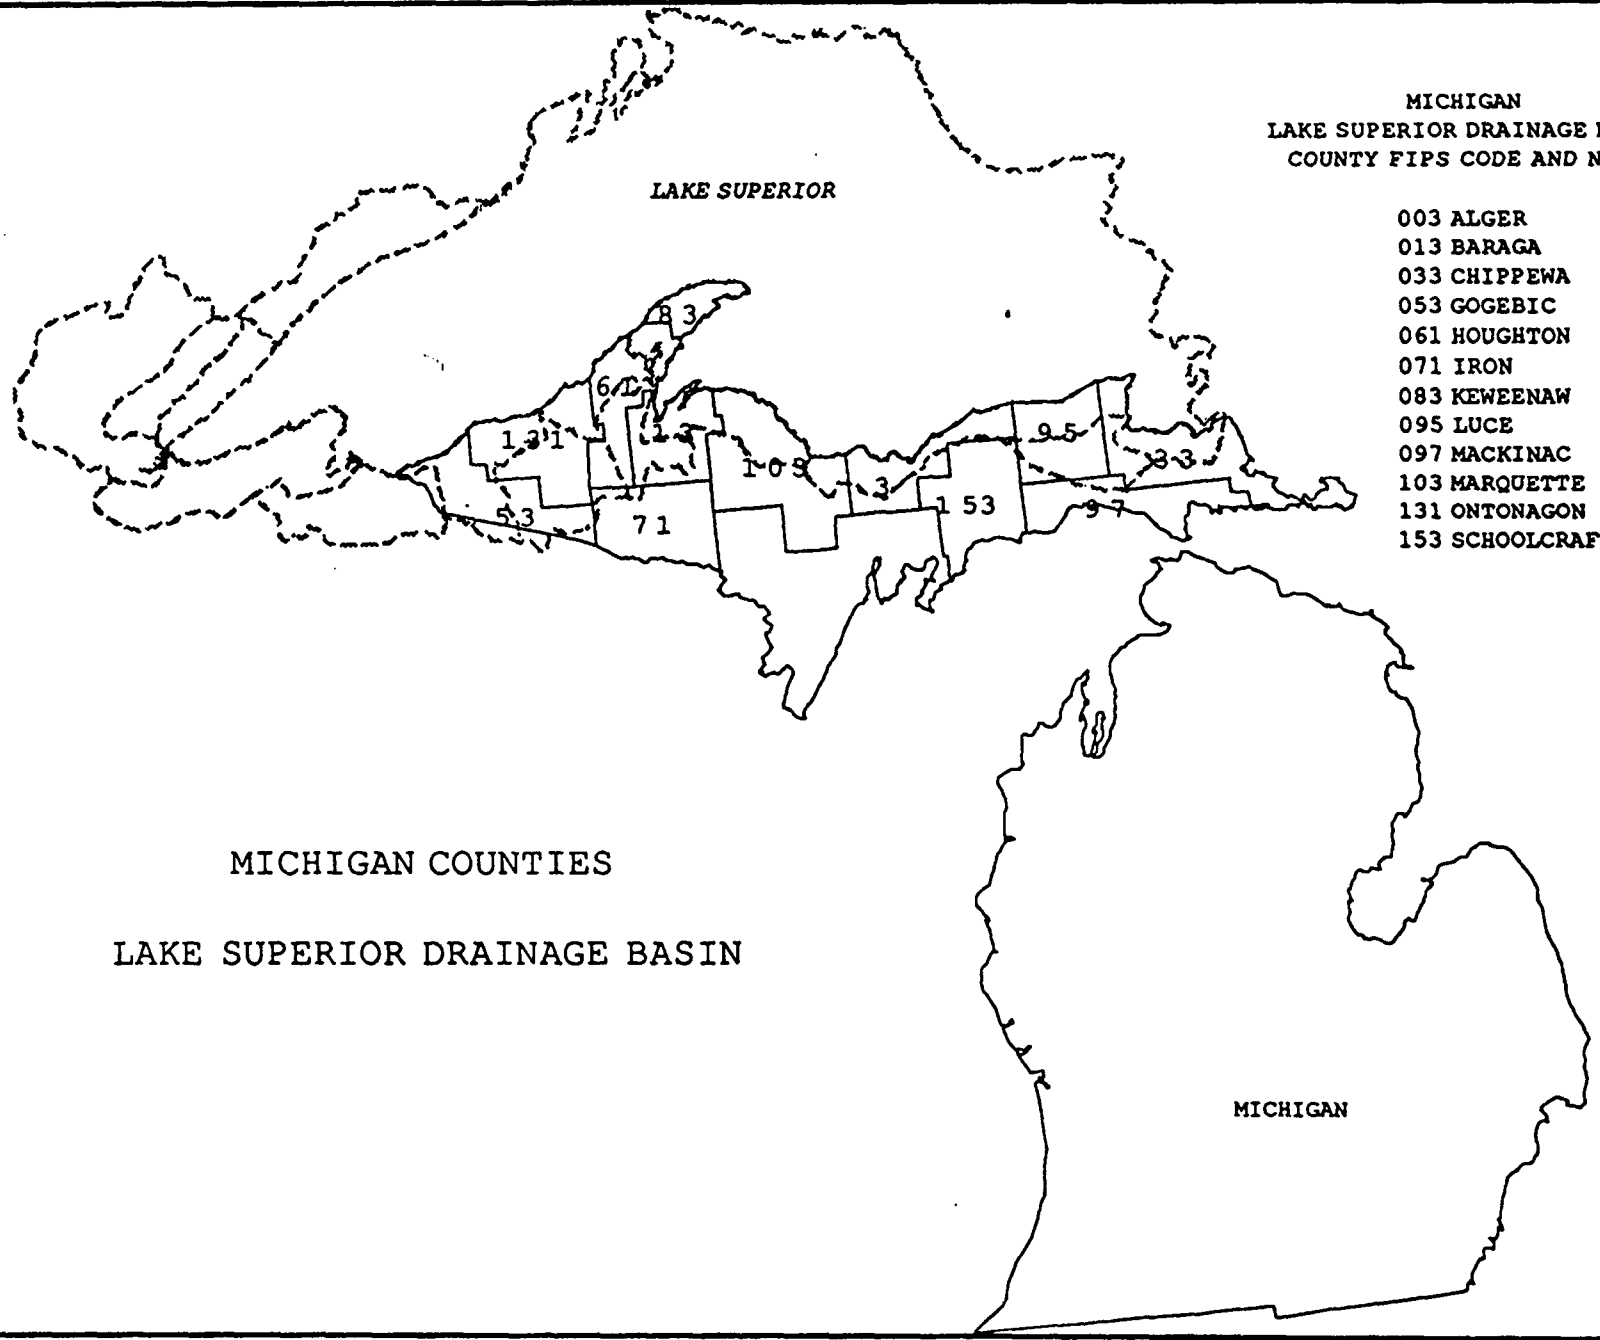

MICHIGAN
LAKE SUPERIOR DRAINAGE BASIN
COUNTY FIPS CODE AND NAME

- 003 ALGER
- 013 BARAGA
- 033 CHIPPEWA
- 053 GOGEBIC
- 061 HOUGHTON
- 071 IRON
- 083 KEWEENAW
- 095 LUCE
- 097 MACKINAC
- 103 MARQUETTE
- 131 ONTONAGON
- 153 SCHOOLCRAFT

LAKE SUPERIOR

MICHIGAN COUNTIES

LAKE SUPERIOR DRAINAGE BASIN

MICHIGAN