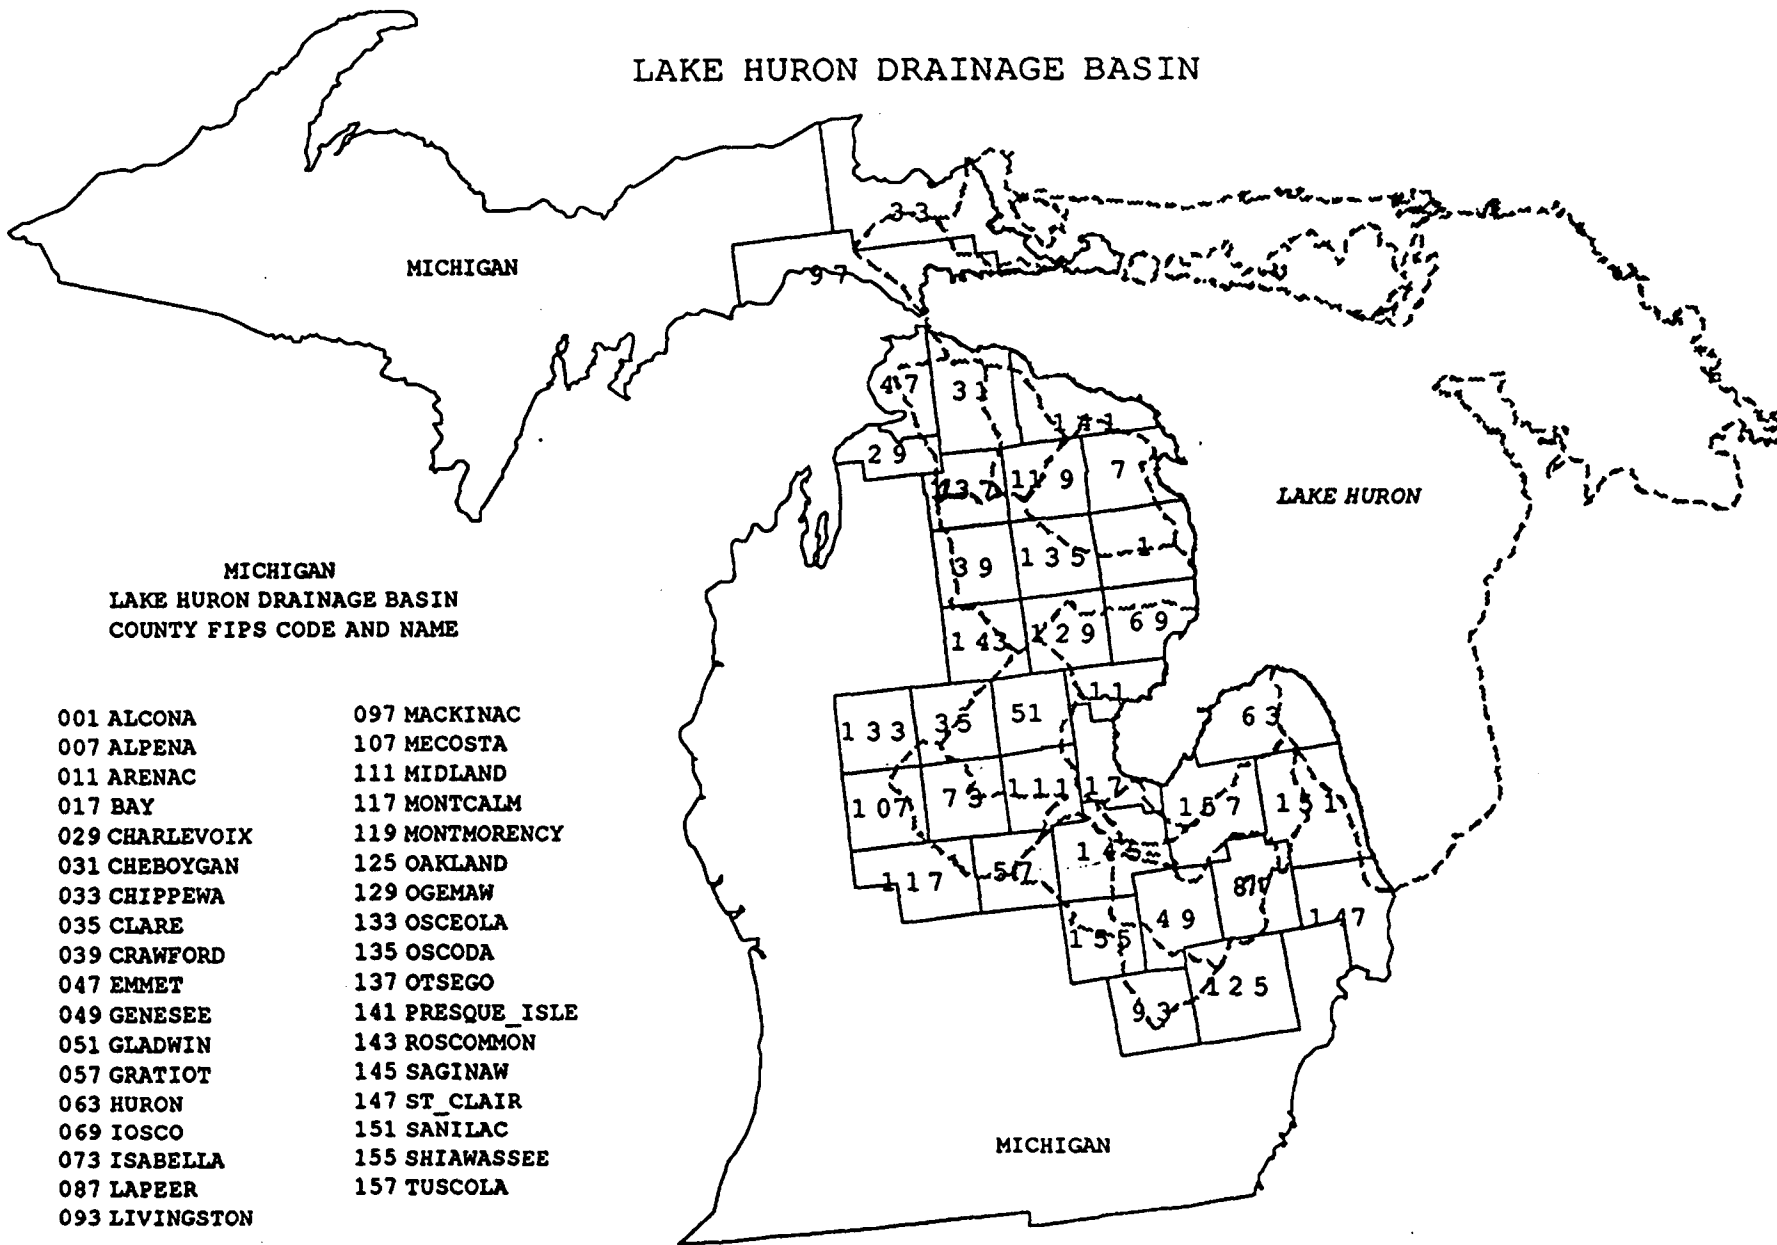

MICHIGAN COUNTIES

LAKE HURON DRAINAGE BASIN

MICHIGAN
LAKE HURON DRAINAGE BASIN
COUNTY FIPS CODE AND NAME

001 ALCONA	097 MACKINAC
007 ALPENA	107 MECOSTA
011 ARENAC	111 MIDLAND
017 BAY	117 MONTCALM
029 CHARLEVOIX	119 MONTMORENCY
031 CHEBOYGAN	125 OAKLAND
033 CHIPPEWA	129 OGEMAW
035 CLARE	133 OSCEOLA
039 CRAWFORD	135 OSCODA
047 EMMET	137 OTSEGO
049 GENESEE	141 PRESQUE_ISLE
051 GLADWIN	143 ROSCOMMON
057 GRATIOT	145 SAGINAW
063 HURON	147 ST_CLAIR
069 IOSCO	151 SANILAC
073 ISABELLA	155 SHIAWASSEE
087 LAPEER	157 TUSCOLA
093 LIVINGSTON