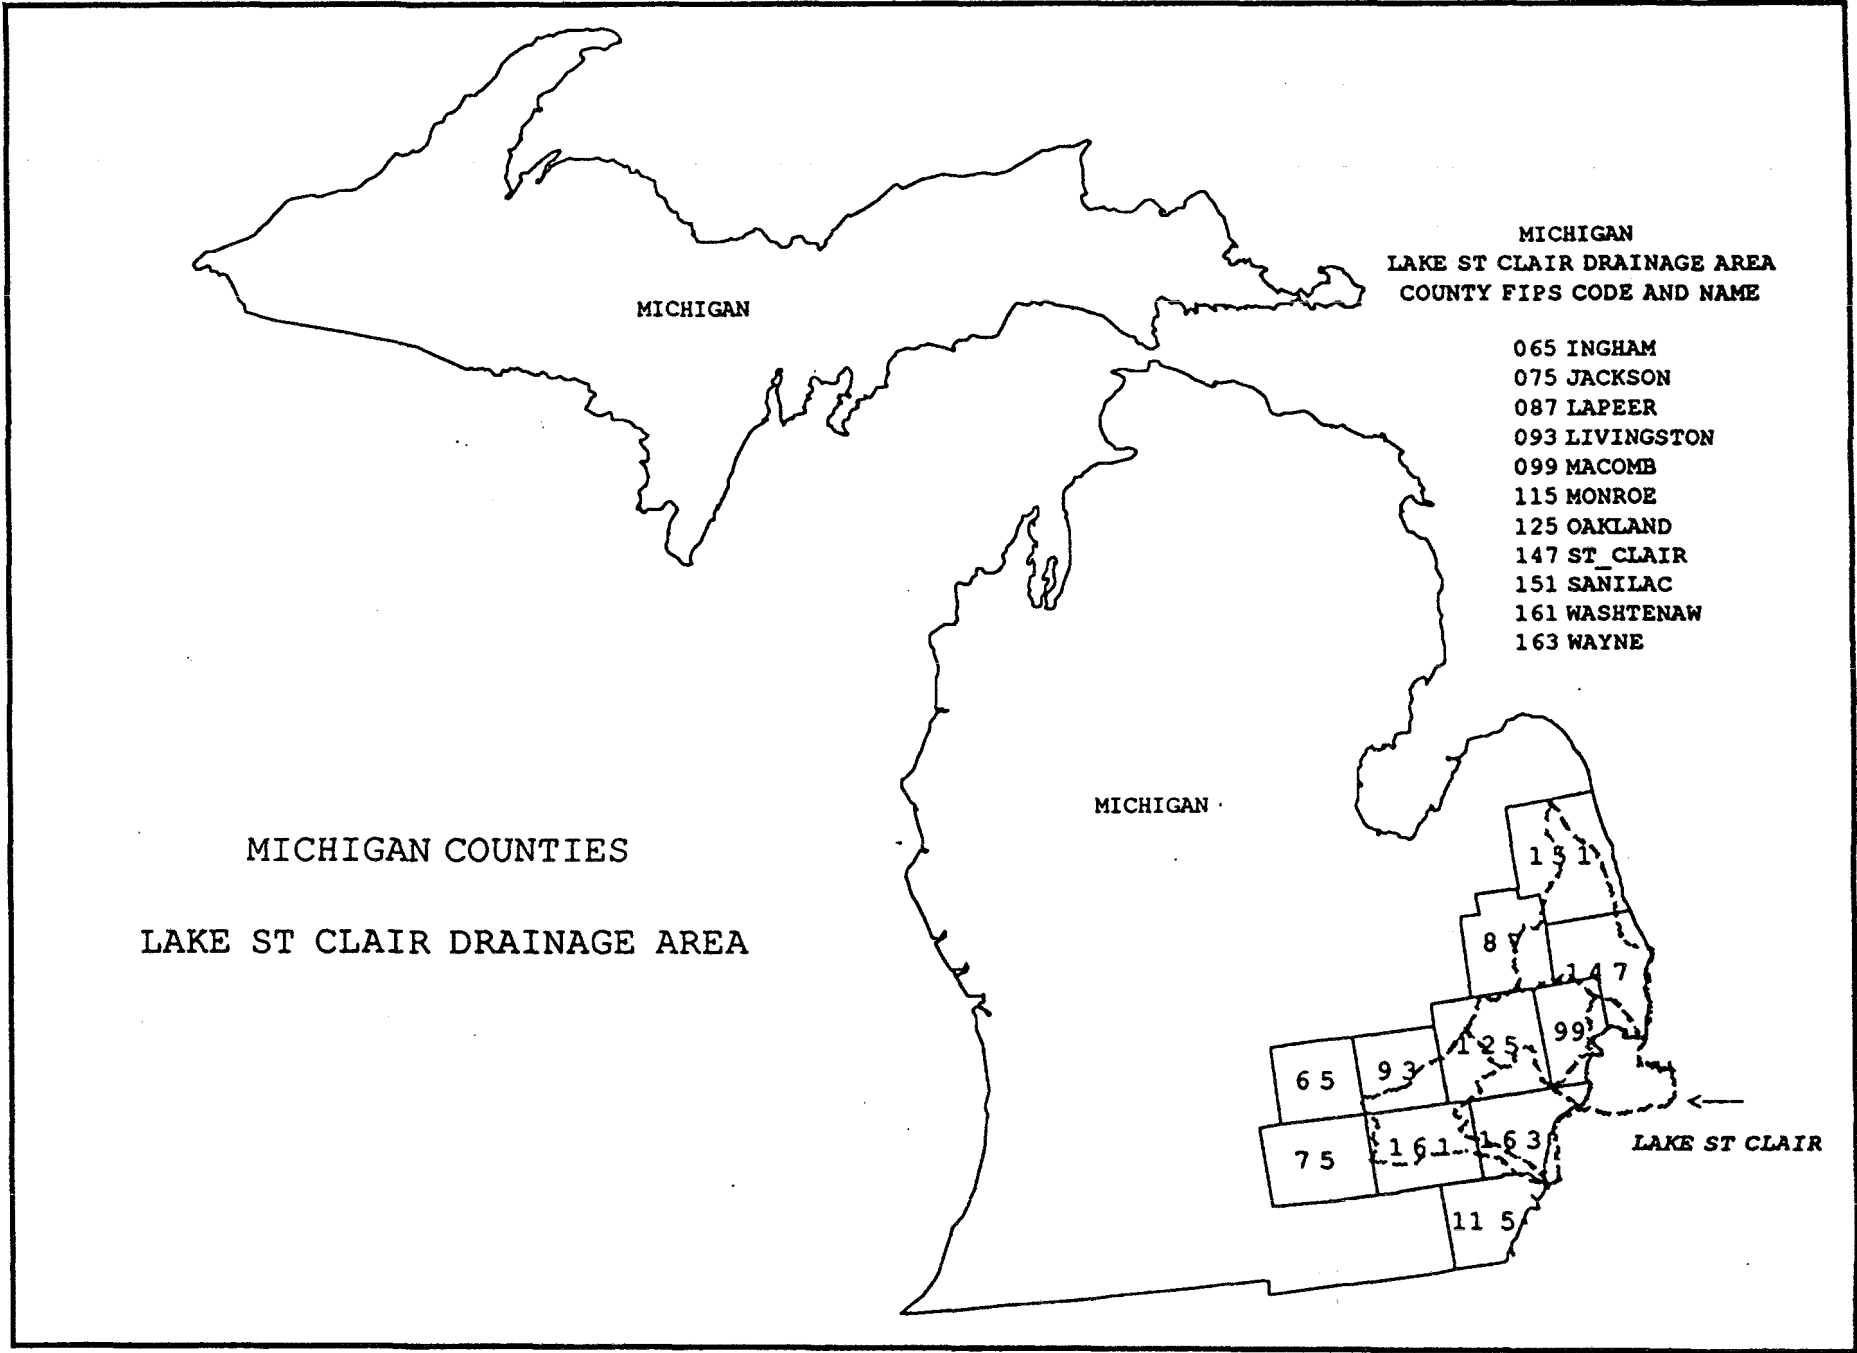

U.S. GREAT LAKES

DRAINAGE BASIN COUNTIES

U.S. ENVIRONMENTAL PROTECTION AGENCY
GREAT LAKES NATIONAL PROGRAM OFFICE
CHICAGO, ILLINOIS JULY, 1990

MINNESOTA COUNTIES

LAKE SUPERIOR DRAINAGE BASIN

WISCONSIN COUNTIES
LAKE SUPERIOR DRAINAGE

WISCONSIN
LAKE SUPERIOR DRAINAGE BASIN
COUNTY FIPS CODE AND NAME

- 003 ASHLAND
- 007 BAYFIELD
- 031 DOUGLAS
- 051 IRON
- 125 VILAS

MICHIGAN COUNTIES

LAKE HURON DRAINAGE BASIN

MICHIGAN
LAKE HURON DRAINAGE BASIN
COUNTY FIPS CODE AND NAME

- | | |
|----------------|------------------|
| 001 ALCONA | 097 MACKINAC |
| 007 ALPENA | 107 MECOSTA |
| 011 ARENAC | 111 MIDLAND |
| 017 BAY | 117 MONTCALM |
| 029 CHARLEVOIX | 119 MONTMORENCY |
| 031 CHEBOYGAN | 125 OAKLAND |
| 033 CHIPPEWA | 129 OGEMAW |
| 035 CLARE | 133 OSCEOLA |
| 039 CRAWFORD | 135 OSCODA |
| 047 EMMET | 137 OTSEGO |
| 049 GENESEE | 141 PRESQUE_ISLE |
| 051 GLADWIN | 143 ROSCOMMON |
| 057 GRATIOT | 145 SAGINAW |
| 063 HURON | 147 ST_CLAIR |
| 069 IOSCO | 151 SANILAC |
| 073 ISABELLA | 155 SHIAWASSEE |
| 087 LAPEER | 157 TUSCOLA |
| 093 LIVINGSTON | |

NEW YORK COUNTIES

LAKE ONTARIO DRAINAGE BASIN

NEW YORK
LAKE ONTARIO DRAINAGE BASIN
COUNTY FIPS CODE AND NAME